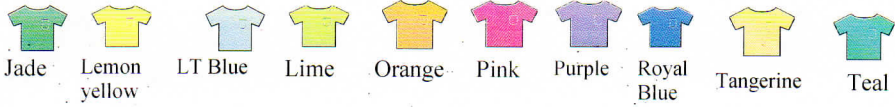

# Winter 2011-12

## Dec 2011

Sun	Mon	Tue	Wed	Thu	Fri	Sat
	28 Nov Winter Sess begins Purple	29 Nov Royal Blue	30 Nov Tangerine	1 Teal	2 Jade	3 Lemon yellow
4	5 Lt Blue	6 Lime	7 Orange	8 Pink	9 Purple	10 Royal Blue
11	12 Tangerine	13 Teal	14 Jade	15 Lemon yellow	16 Lt Blue	17 Lime
18	19 Jade Holiday color	20 No rec classes	21 No rec classes	22 No rec classes	23 No rec classes	24 No rec classes
25	26 No rec classes	27 No rec classes	28 No rec classes	29 No rec classes	30 No rec classes	

## Jan. 2012

Sun	Mon	Tue	Wed	Thu	Fri	Sat
1	2 No rec classes	3 Orange	4 Pink	5 Purple	6 Royal Blue	7 Tangerine
8	9 Teal	10 Jade	11 Lemon yellow	12 Lt Blue	13 Lime	14 Orange
15	16 Pink	17 Purple	18 Royal Blue	19 Tangerine	20 Teal	21 Jade
22	23 Lemon yellow	24 Lt Blue	25 Lime	26 Orange	27 Pink	28
29	30 Purple	31 Royal Blue				